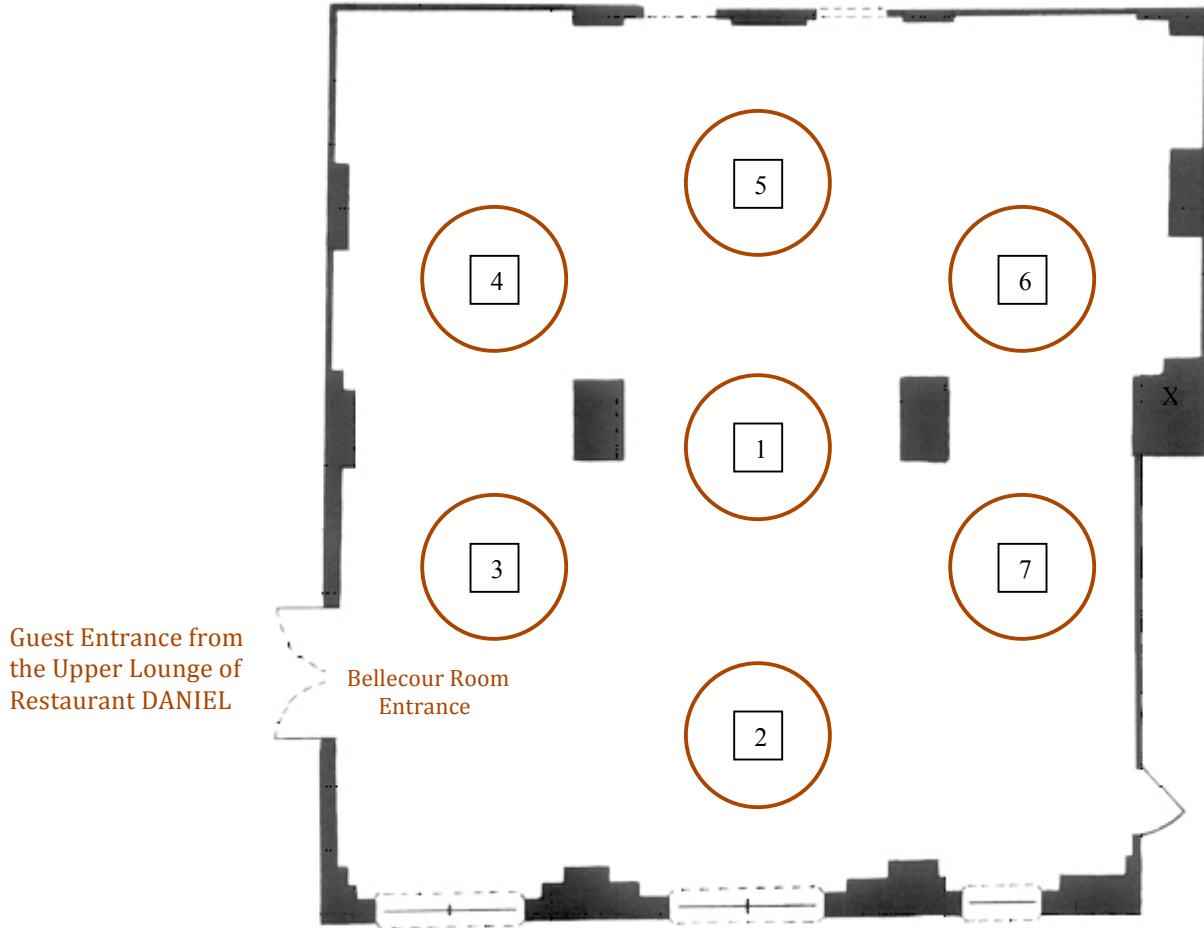

THE BELLECOUR ROOM

LUNCH OR DINNER FOR 56-70 GUESTS
WITH COCKTAIL RECEPTION IN THE BAR & LOUNGE

Service Entrance

Scale: 1/6 inch = 1 foot

East 65th Street