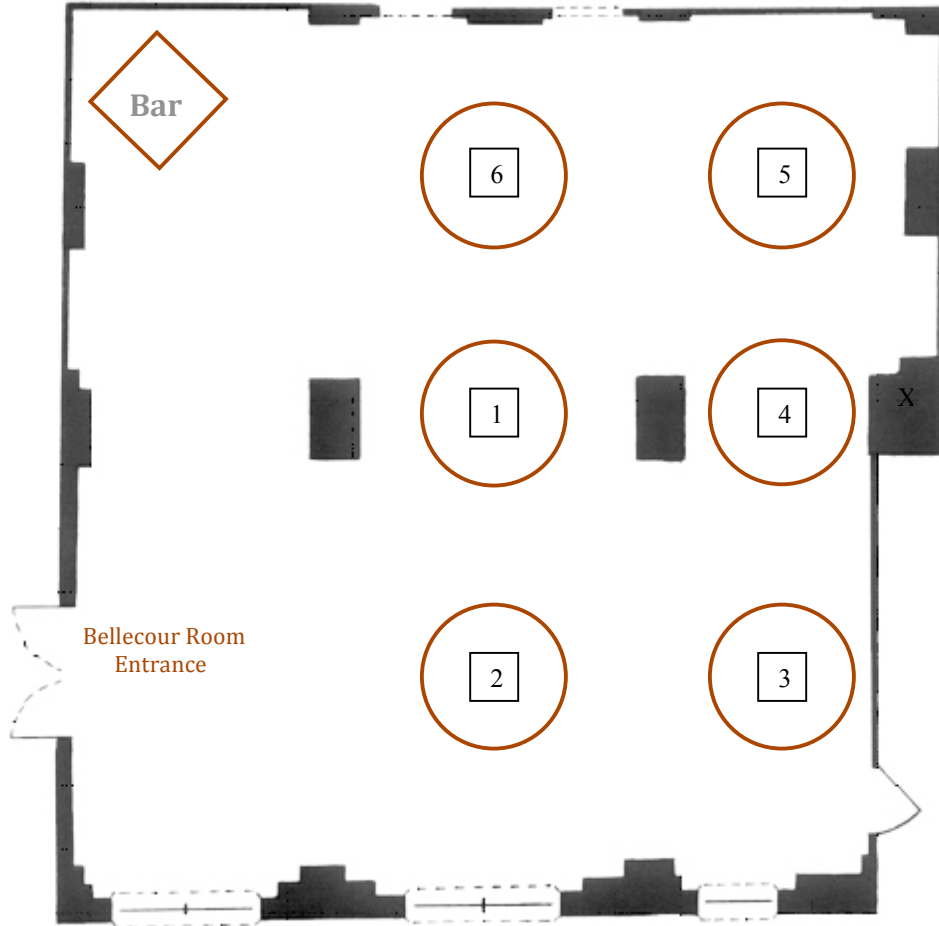

THE BELLECOUR ROOM

LUNCH OR DINNER 48-60 GUESTS
WITH COCKTAIL RECEPTION IN THE BELLECOUR ROOM

Service Entrance

Guest Entrance from
the Upper Lounge of
Restaurant DANIEL

Bellecour Room
Entrance

Scale: 1/6 inch = 1 foot

East 65th Street