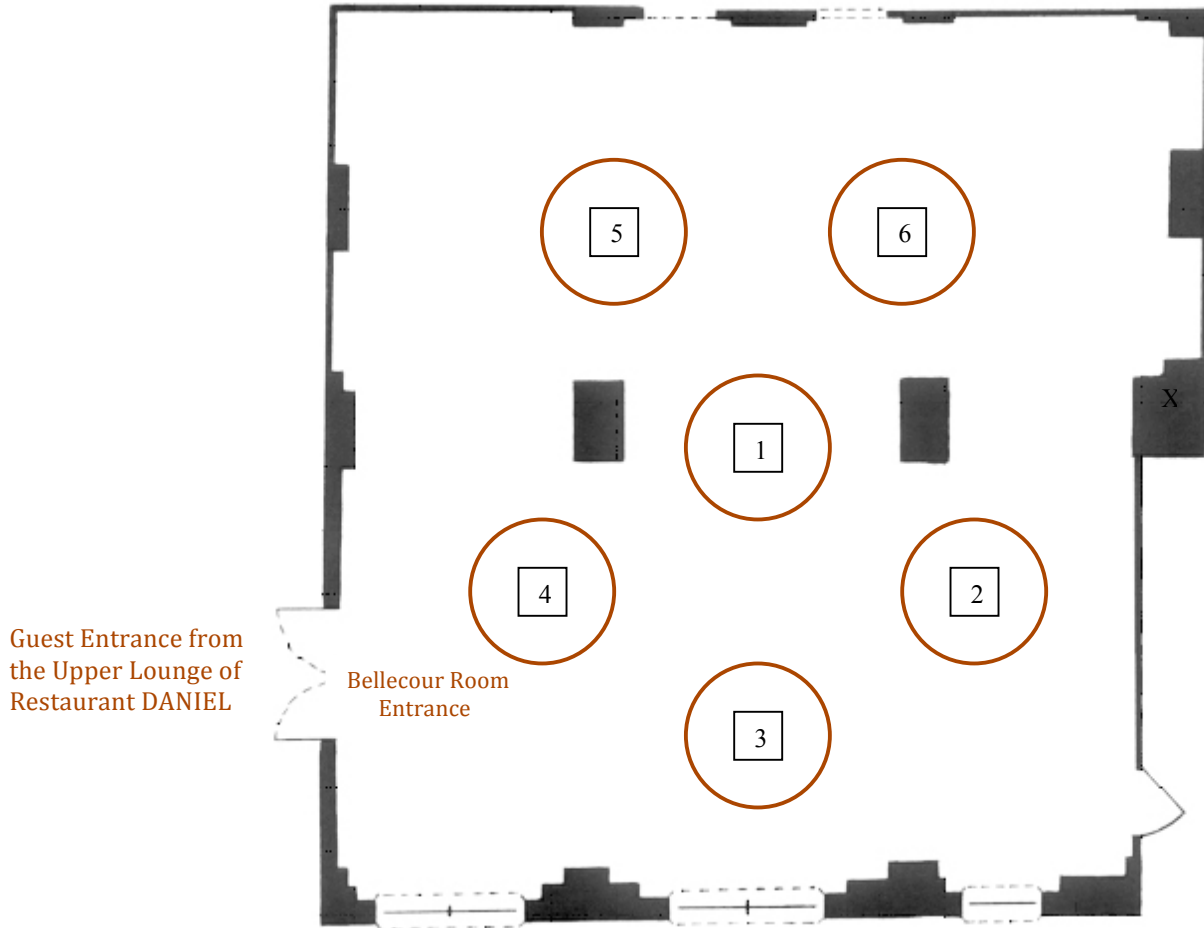

THE BELLECOUR ROOM

LUNCH OR DINNER FOR 48-60 GUESTS
WITH COCKTAIL RECEPTION IN THE BAR & LOUNGE

Service Entrance

Scale: 1/6 inch = 1 foot

East 65th Street